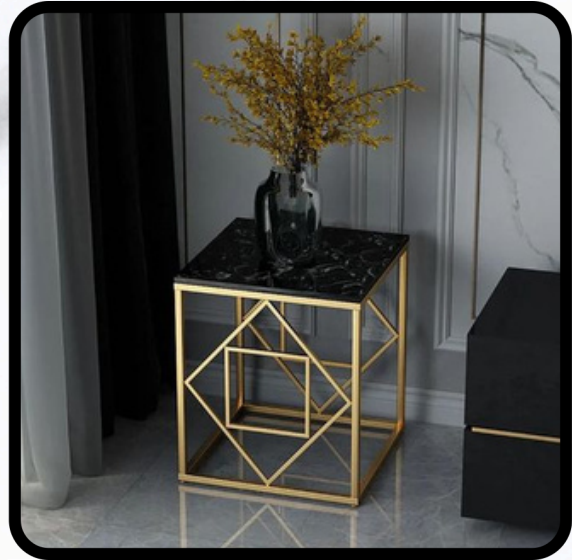

Size-60"Lx16"Dx30"H

Customization Available

₹1

Feriha Home Decor

Furniture

Item Catalogue

ITEM CODE-ST113

Side Table

Size-16"Lx16"Dx20"H

Customization Available

₹1

ITEM CODE-ST114

Side Table

Size-16"Lx16"Dx20"H

Customization Available

₹1